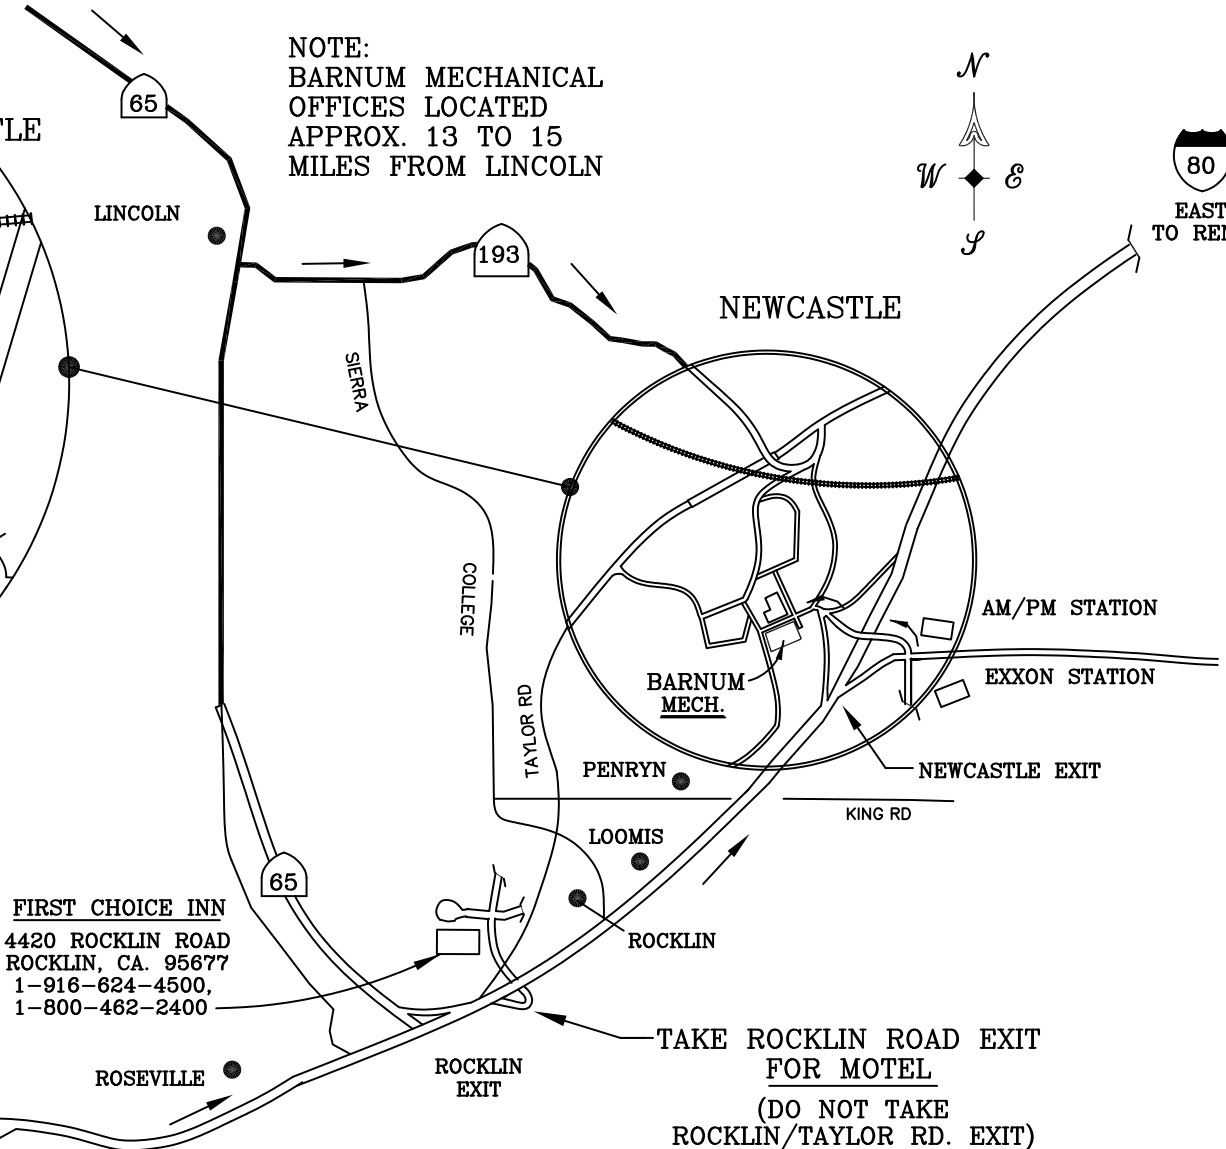

NOTE:
BARNUM MECHANICAL
OFFICES LOCATED
APPROX. 13 TO 15
MILES FROM LINCOLN

FIRST CHOICE INN
4420 ROCKLIN ROAD
ROCKLIN, CA. 95677
1-916-624-4500,
1-800-462-2400

NOTE:
BARNUM MECHANICAL
9244 OLD STATE HWY
NEWCASTLE CA, 95688
(916) 652-7223
(OFFICES LOCATED APPROX. 35 TO 40
MILES FROM SAC. METRO AIRPORT)